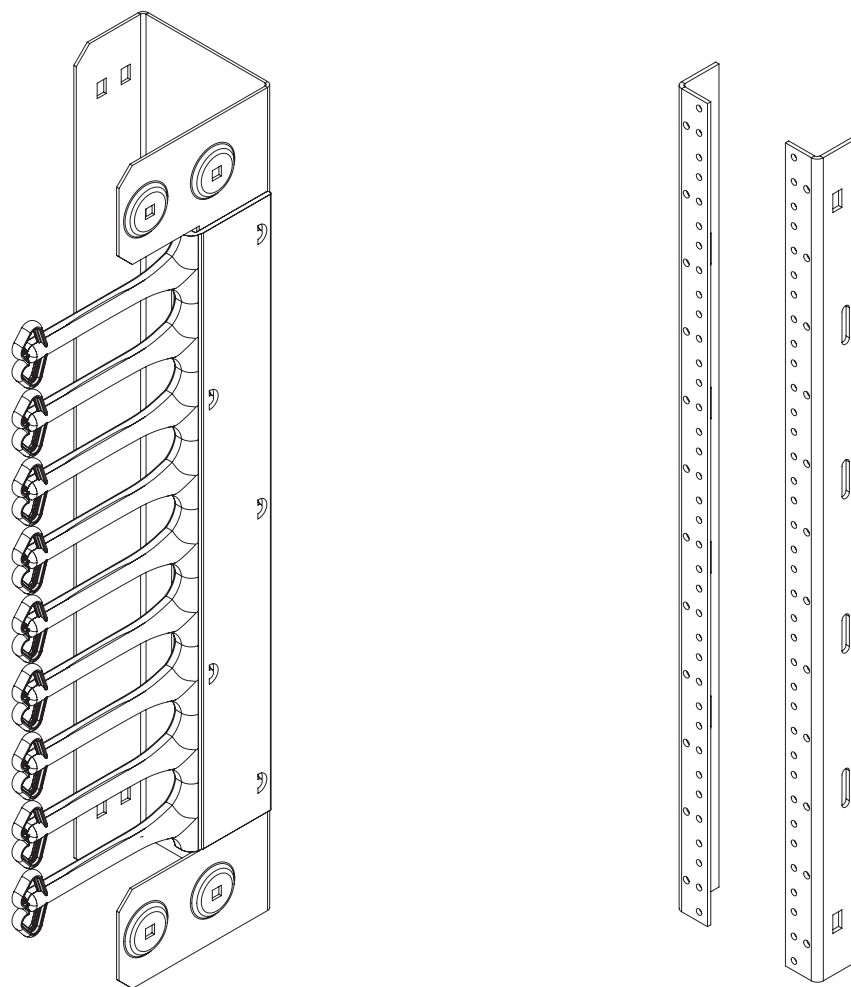

ACCESSPLUS II®

Cable Manager
Rack Angles

HOFFMAN (World Headquarters)
2100 Hoffman Way
Anoka, MN 55303-1745 USA
(763) 421-2240 Fax: (763) 422-2178
Customer Service: (763) 422-2211
www.hoffmanonline.com

Canada
HOFFMAN
111 Grangeway Avenue
Suite 504
Scarborough, Ontario M1H 3E9
(416) 289-2770 Fax: (416) 289-2883
1-800-668-2500 (Canada only)